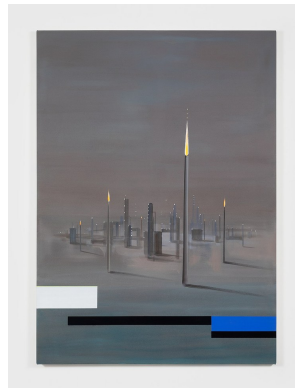

in lieu

1206 Maple Avenue, Suite 903
Los Angeles, CA 90015

323.208.9087
info@inlieu.online

All I remember now:

Sophie Friedman-Pappas, Wanda Koop,
Kyung-Me, André Magaña, Nour Mobarak,
Brittany Shepherd

Wanda Koop

*Breaking News (Road to
Marfa), 2020*

Acrylic on canvas
84 x 60 inches