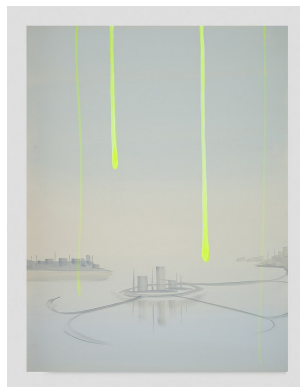

*Breaking News (Road to
Marfa), 2020*

Acrylic on canvas
84 x 60 inches

Wanda Koop

*Note for a Dreamline (Satellite
City), 2019*

Acrylic on canvas
40 x 30 inches

Kyung-Me

Music Box, 2021

Ink and charcoal on Arches
paper

10 x 14 inches

André Magaña

*Efigie de Santa Dora Mordido o
Un Término Ma-Licioso #1*,
2021

Epoxy-finished thermoplastic,
enamel, nylon fibers

20 x 34 x 7 inches

André Magaña

*Egife de Santa Dora Goteando
o Un Término Bien Lento #2*,
2021

White-collar, 2021

Oil on panel

24 x 18 inches

Sophie Friedman-Pappas

Broken in Perfect Circles Organized from the Top, 2021

Urine-tanned striped bass leather, wood, tape, found objects, Apoxie Sculpt, watercolor, thread, hair, hide glue, sand, phragmites, and aluminum foil