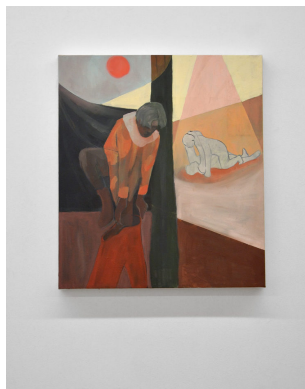

in lieu

5426 Monte Vista St.
Los Angeles, CA 90031

323.208.9087
info@inlieu.online

Carry, Carries, Carried

Katja Farin

Katja Farin

Backstage Lizard Care, 2019
oil on canvas
40 x 30 inches

Katja Farin

Split Screen, 2019
oil on canvas
30 x 26.5 inches

Katja Farin
Holding one another up, 2019
oil on canvas
8 x 6 inches

Katja Farin
Dog Attack People Stack, 2019
oil on canvas
8 x 6 inches

Katja Farin
Resting in Costume, 2019
oil on canvas
8 x 6 inches

Katja Farin
Getting Ready, 2019
oil on canvas
8 x 6 inches

Katja Farin

Surprise Performance, 2019

oil on canvas

24 x 18 inches

Katja Farin

Comforting the Lonely, 2019

oil on canvas

26 x 19 inches

Katja Farin

A scene from behind closed curtains, 2019

oil on canvas

36 x 60 inches