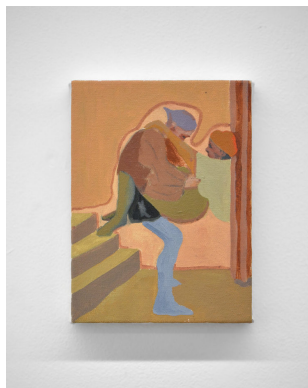

in lieu

5426 Monte Vista St.
Los Angeles, CA 90031

323.208.9087
info@inlieu.online

Carry, Carries, Carried

Katja Farin

Katja Farin

Backstage Lizard Care, 2019
oil on canvas
40 x 30 inches

Katja Farin

Split Screen, 2019
oil on canvas
30 x 26.5 inches

Katja Farin
Holding one another up, 2019
oil on canvas
8 x 6 inches

Katja Farin
Dog Attack People Stack, 2019
oil on canvas
8 x 6 inches

Katja Farin
Resting in Costume, 2019
oil on canvas
8 x 6 inches

Katja Farin
Getting Ready, 2019
oil on canvas
8 x 6 inches

Katja Farin

Surprise Performance, 2019

oil on canvas

24 x 18 inches

Katja Farin

Comforting the Lonely, 2019

oil on canvas

26 x 19 inches

Katja Farin

A scene from behind closed curtains, 2019

oil on canvas

36 x 60 inches