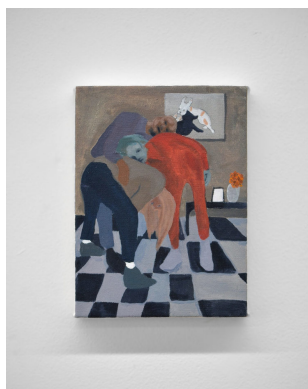

in lieu

5426 Monte Vista St.
Los Angeles, CA 90031

323.208.9087
info@inlieu.online

Carry, Carries, Carried

Katja Farin

Katja Farin

Backstage Lizard Care, 2019
oil on canvas
40 x 30 inches

Katja Farin

Split Screen, 2019
oil on canvas
30 x 26.5 inches

Katja Farin
Holding one another up, 2019
oil on canvas
8 x 6 inches

Katja Farin
Dog Attack People Stack, 2019
oil on canvas
8 x 6 inches

Katja Farin
Resting in Costume, 2019
oil on canvas
8 x 6 inches

Katja Farin
Getting Ready, 2019
oil on canvas
8 x 6 inches

Katja Farin

Surprise Performance, 2019

oil on canvas

24 x 18 inches

Katja Farin

Comforting the Lonely, 2019

oil on canvas

26 x 19 inches

Katja Farin

A scene from behind closed curtains, 2019

oil on canvas

36 x 60 inches