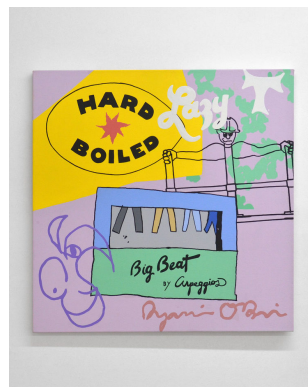

**Henry Fey**  
*Kind of Blue,* 2019  
acrylic and photo transfer on  
canvas  
48 x 38 inches

**Henry Fey**  
*Seeing Red,* 2019  
acrylic and photo transfer on  
canvas  
48 x 38 inches

**Nathan Harris**  
*Hard 2 See The Beauty With  
All These Knives In My Back,*  
2018  
acrylic and oil on canvas  
20 x 16 inches

**Nathan Harris**  
*Something from Nothing, 2018*  
acrylic and oil on canvas  
20 x 16 inches

**Chris Milic**  
*Mr. Craig Land, 2017*  
oil and acrylic on canvas  
28 x 22 inches

**Chris Milic**  
*Super Treet Surplus, 2018*  
ink and colored pencil on paper  
12 x 15 inches

**Chris Milic**  
*Yellow Pig escapes Magic mountain, 2019*  
ink and colored pencil on paper  
12 x 15 inches

**Chris Milic**

*Eyeball Chicken Touches Cat  
Nose underneath Red Curiosity  
Tree, 2019*

ink and colored pencil on paper  
12 x 15 inches

**Dyami O'Brien**

*I Got Other Plans, 2019*

enamel and colored gesso on  
canvas  
24 x 21 inches

**Dyami O'Brien**

*Hard Boiled, 2019*

acrylic, enamel, and colored  
gesso on canvas  
30 x 30 inches

**Willy Reed**