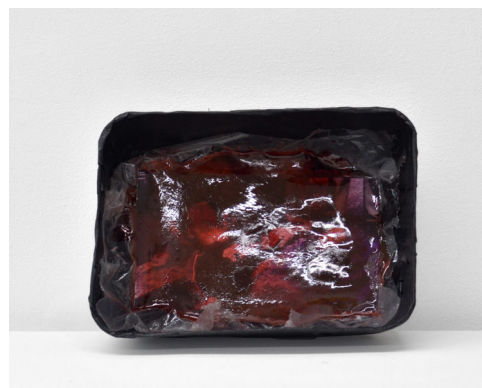

Yoma Ru Smith
what's up bitch, 2019
image printed on canvas, resin,
dye, Tupperware, tape
7 x 10 x 3.5 inches