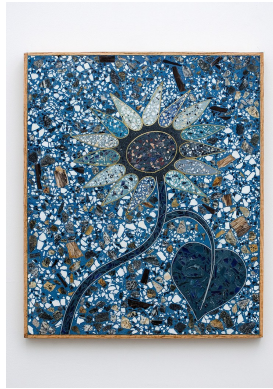

### **Amanda Ba**

*Suburban Giantess*, 2021

Oil on canvas

79 x 67 inches

200 x 170 centimeters

### **Cody Critchelo**

*LIVE FEED: Two Anonymous  
Lesbian Stoners waiting to  
exhale.*, 2020

Acrylic on canvas

20 x 29.5 inches

**Katja Farin**  
*The Collector*, 2021  
Oil on canvas  
48 x 32.5 inches

**Christian Franzen**  
*Slow Burner*, 2021  
Acrylic on linen  
20 x 16 inches

**Audrey Gair**  
*Playground*, 2021  
Oil on linen with wood frame  
20.5 x 24.5 inches

**John Garcia**  
*Frankie at the bunker*, 2021  
Oil on canvas  
48 x 60 inches