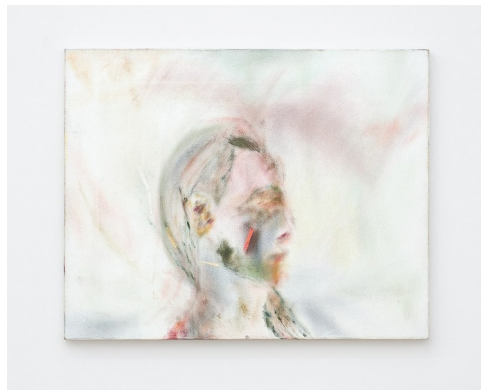

### **Amanda Ba**

*Suburban Giantess*, 2021

Oil on canvas

79 x 67 inches

200 x 170 centimeters

**Emma Pryde**  
*Astro Girl*, 2021  
Oil on panel, acrylic sheet,  
metal hardware

**Hannah Roy**  
*Passing Time For Future Fun*,  
2021  
Colored pencil on Bristol paper  
14 x 17 inches (unframed)  
17 x 20 inches (framed)

**Hannah Roy**  
*Pockets of True Solitude*, 2021  
Colored pencil on Bristol paper  
14 x 17 inches (unframed)  
17 x 20 inches (framed)

**Hannah Roy**

*Passing Time and Avoiding The In-between, 2021*

Colored pencil on Bristol paper

14 x 17 inches (unframed)

17 x 20 inches (framed)

**Willa Chasmsweet**

**Wasserman**

*Untitled (Cut Cheek), 2017*

Oil on muslin

14.5 x 18.5 inches

**Guimi You**