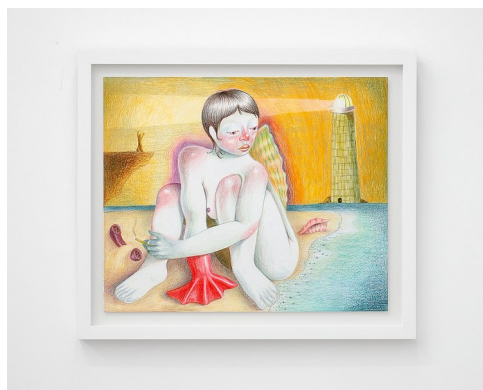

Hannah Roy
Pockets of True Solitude, 2021
Colored pencil on Bristol paper
14 x 17 inches (unframed)
17 x 20 inches (framed)