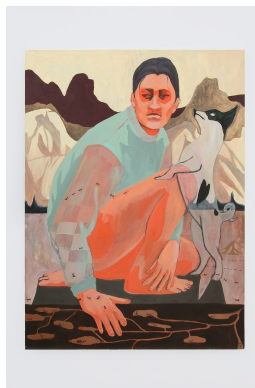

Kayla Ephros

Poem 3, 2020

Oil pastel on paper

9 x 12 inches

Katja Farin

Playing with Ants, 2020

Oil on canvas

48 x 35 inches

Vanessa Gully-Santiago

Trolls, 2020

Oil on canvas

30 x 24 inches

Ficus Interfaith

Two Roosters, 2020

Cementitious terrazzo in wood
frame

18 x 20 x 1.25 inches

Maren Karlson

Anti Body, 2020

Oil on canvas

7 x 4.75 inches

Amelia Lockwood

Stone Forth, 2020

Raw clay, cement, glue,
concrete stains, paint, metal,
wood, shells, coconut fiber

33 x 15 x 15 inches

Amelia Lockwood

Anticlockwise 2, 2020

Raw clay, cement, glue,
concrete stains, paint, metal,
coconut fiber

31.5 x 15.5 x 15 inches

Amelia Lockwood

Anticlockwise 1, 2020

Raw clay, cement, glue,
concrete stains, paint, metal,
coconut fiber