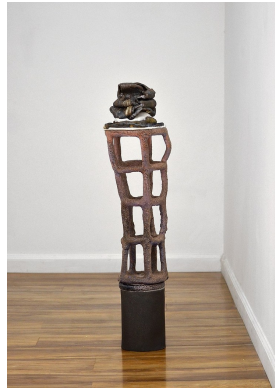

in lieu

5426 Monte Vista St.
Los Angeles, CA 90031

323.208.9087
info@inlieu.online

Neidy Lizbet

Neidy Lizbet

Neidy Lizbet

caracol, 2019

Stoneware, glaze, steel
76.75 x 15 x 14.5 inches

Neidy Lizbet

Rafflesia arnoldii, 2019

Porcelain, stoneware, glaze
12.5 x 18.5 x 13.5 inches

Neidy Lizbet
sandbag sandstand, 2019
Stoneware, glaze
35.5 x 8.5 x 10 inches

Neidy Lizbet
blue agate, 2019
Porcelain, glaze
11.5 x 11.5 x 10.5 inches

Neidy Lizbet
Auricularia auricula-judae
(*Jew's ear*), 2019
Stoneware, glaze, cement
29.5 x 10 x 9.5 inches

Neidy Lizbet
Stinking corpse lily, 2019
Stoneware, glaze, airbrushed
acrylic, epoxy, pottery plaster
41 x 12 x 14.5 inches