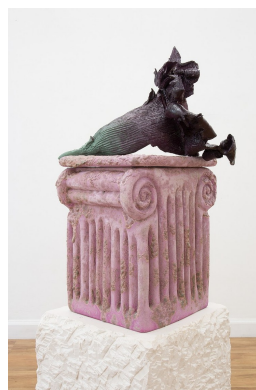

in lieu

5426 Monte Vista St.
Los Angeles, CA 90031

323.208.9087
info@inlieu.online

Neidy Lizbet

Neidy Lizbet

Neidy Lizbet

caracol, 2019

Stoneware, glaze, steel
76.75 x 15 x 14.5 inches

Neidy Lizbet

Rafflesia arnoldii, 2019

Porcelain, stoneware, glaze
12.5 x 18.5 x 13.5 inches

Neidy Lizbet
sandbag sandstand, 2019
Stoneware, glaze
35.5 x 8.5 x 10 inches

Neidy Lizbet
blue agate, 2019
Porcelain, glaze
11.5 x 11.5 x 10.5 inches

Neidy Lizbet
Auricularia auricula-judae
(*Jew's ear*), 2019
Stoneware, glaze, cement
29.5 x 10 x 9.5 inches

Neidy Lizbet
Stinking corpse lily, 2019
Stoneware, glaze, airbrushed
acrylic, epoxy, pottery plaster
41 x 12 x 14.5 inches