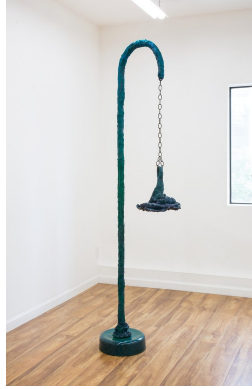

Neidy Lizbet
Auricularia auricula-judae
(*Jew's ear*), 2019
Stoneware, glaze, cement
29.5 x 10 x 9.5 inches

Neidy Lizbet
Stinking corpse lily, 2019
Stoneware, glaze, airbrushed
acrylic, epoxy, pottery plaster
41 x 12 x 14.5 inches