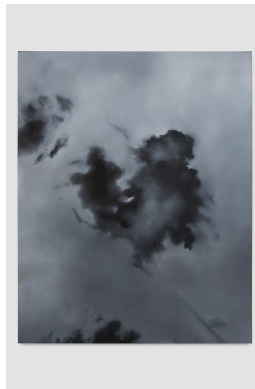

### **Jessica Hang**

*Thinker in Repose*, 2020

Ultracal, Hydrocal, epoxy, talc,  
resin, automotive body primer,  
steel (armature), wood, cast  
resin, LED lights

26.5 x 30 x 89.5 inches