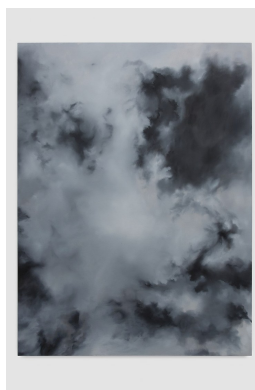

**Ian Stanton**

*Cloud / Composition, 2019*

Oil on canvas

74 x 54 inches

**Ian Stanton**

*Cloud / Composition, 2020*

Oil on canvas

74 x 54 inches

**Ian Stanton**

*Cloud / Composition, 2020*

Oil on canvas

74 x 54 inches