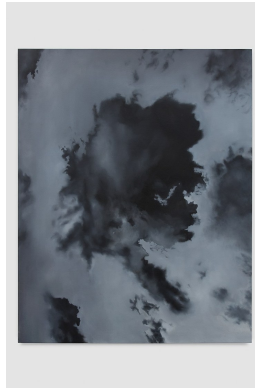

### **Jessica Hang**

*Thinker in Repose*, 2020

Ultracal, Hydrocal, epoxy, talc,  
resin, automotive body primer,  
steel (armature), wood, cast  
resin, LED lights

26.5 x 30 x 89.5 inches

### **Ian Stanton**

*Cloud / Composition*, 2019

Oil on canvas

60 x 48 inches

**Ian Stanton**

*Cloud / Composition, 2019*

Oil on canvas

60 x 48 inches