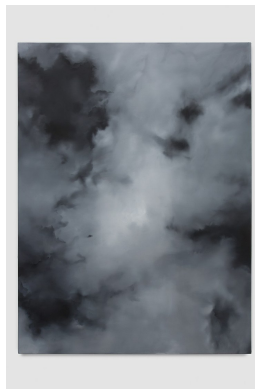

### **Ian Stanton**

*Cloud / Composition*, 2019

Oil on canvas

60 x 48 inches

**Ian Stanton**

*Cloud / Composition, 2019*

Oil on canvas

60 x 48 inches

**Ian Stanton**

*Cloud / Composition, 2019*

Oil on canvas

74 x 54 inches

**Ian Stanton**

*Cloud / Composition, 2020*

Oil on canvas

74 x 54 inches