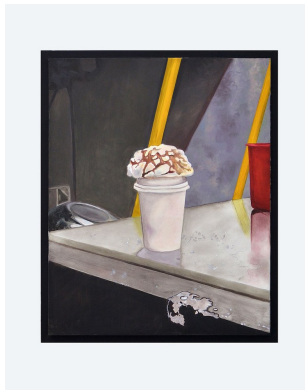

in lieu

5426 Monte Vista St.
Los Angeles, CA 90031

323.208.9087
info@inlieu.online

Sparking or still Cherisse Gray

Cherisse Gray
Ashiatsu Canyon Fall, 2020
Steel tube, plywood, paint
24 x 155 x 27.25 inches

Cherisse Gray
“Water, no ice.”, 2020
Oak dowels, steel ballet
brackets
Dimensions variable

Cherisse Gray

Virgin Mary, 2020

Oil on canvas, acrylic on
drywall

37 x 25 inches

Cherisse Gray

concha y crème, 2020

Oil on canvas, acrylic on
drywall

37 x 25 inches

Cherisse Gray

Blueberry Bivalve, 2020

Oil on canvas, acrylic on
drywall

37 x 25 inches

Cherisse Gray

outside the walk-in, 2020