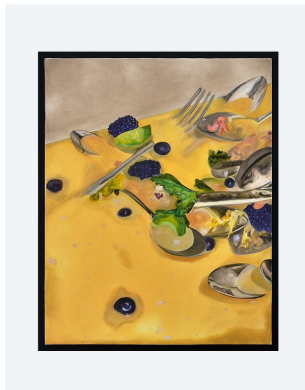

in lieu

5426 Monte Vista St.
Los Angeles, CA 90031

323.208.9087
info@inlieu.online

Sparking or still Cherisse Gray

Cherisse Gray
Ashiatsu Canyon Fall, 2020
Steel tube, plywood, paint
24 x 155 x 27.25 inches

Cherisse Gray
“Water, no ice.”, 2020
Oak dowels, steel ballet
brackets
Dimensions variable

Cherisse Gray

Virgin Mary, 2020

Oil on canvas, acrylic on
drywall

37 x 25 inches

Cherisse Gray

concha y crème, 2020