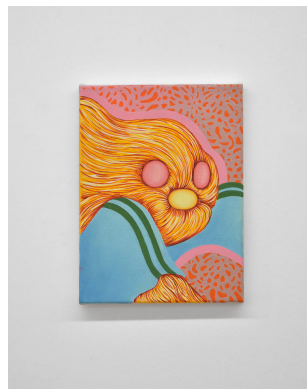

in lieu

5426 Monte Vista St.
Los Angeles, CA 90031

323.208.9087
info@inlieu.online

Zoé Blue M.

Zoé Blue M.

Zoé Blue M.

Yokai 1, 2019

Acrylic on canvas

12 x 9 inches

Zoé Blue M.

Yokai 2, 2019

Acrylic on canvas

12 x 9 inches

Zoé Blue M.
Midori Method, 2019
Acrylic and glitter on canvas
56 x 38 inches

Zoé Blue M.
Burning House, 2019
Acrylic and glitter on canvas
56 x 38 inches

Zoé Blue M.
Business as Usual, 2019
Acrylic on canvas
36 x 86.5 inches