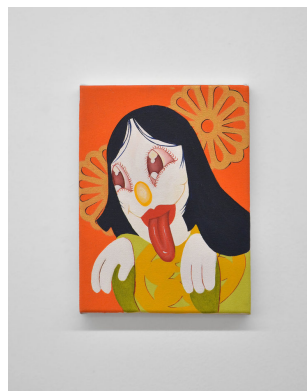

in lieu

5426 Monte Vista St.
Los Angeles, CA 90031

323.208.9087
info@inlieu.online

Zoé Blue M.

Zoé Blue M.

Zoé Blue M.

Yokai 1, 2019

Acrylic on canvas

12 x 9 inches

Zoé Blue M.

Yokai 2, 2019

Acrylic on canvas

12 x 9 inches

Zoé Blue M.
Midori Method, 2019
Acrylic and glitter on canvas
56 x 38 inches

Zoé Blue M.
Burning House, 2019
Acrylic and glitter on canvas
56 x 38 inches

Zoé Blue M.
Business as Usual, 2019
Acrylic on canvas
36 x 86.5 inches